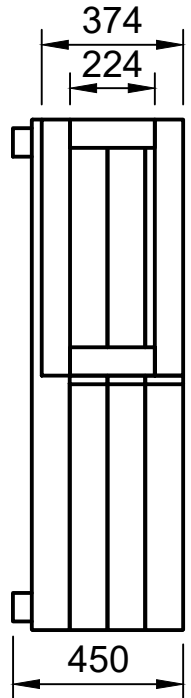

MAGIC
MANU

Dept.	Technical reference	Created by MagicManu 26/09/2020	Approved by
		Document type	Document status https://youtu.be/7oCCupg4CCw
		Title Banc de jardin avec bac à fleurs	DWG No. www.magicmanu.com
		Rev.	Date of issue
			Sheet 1/1