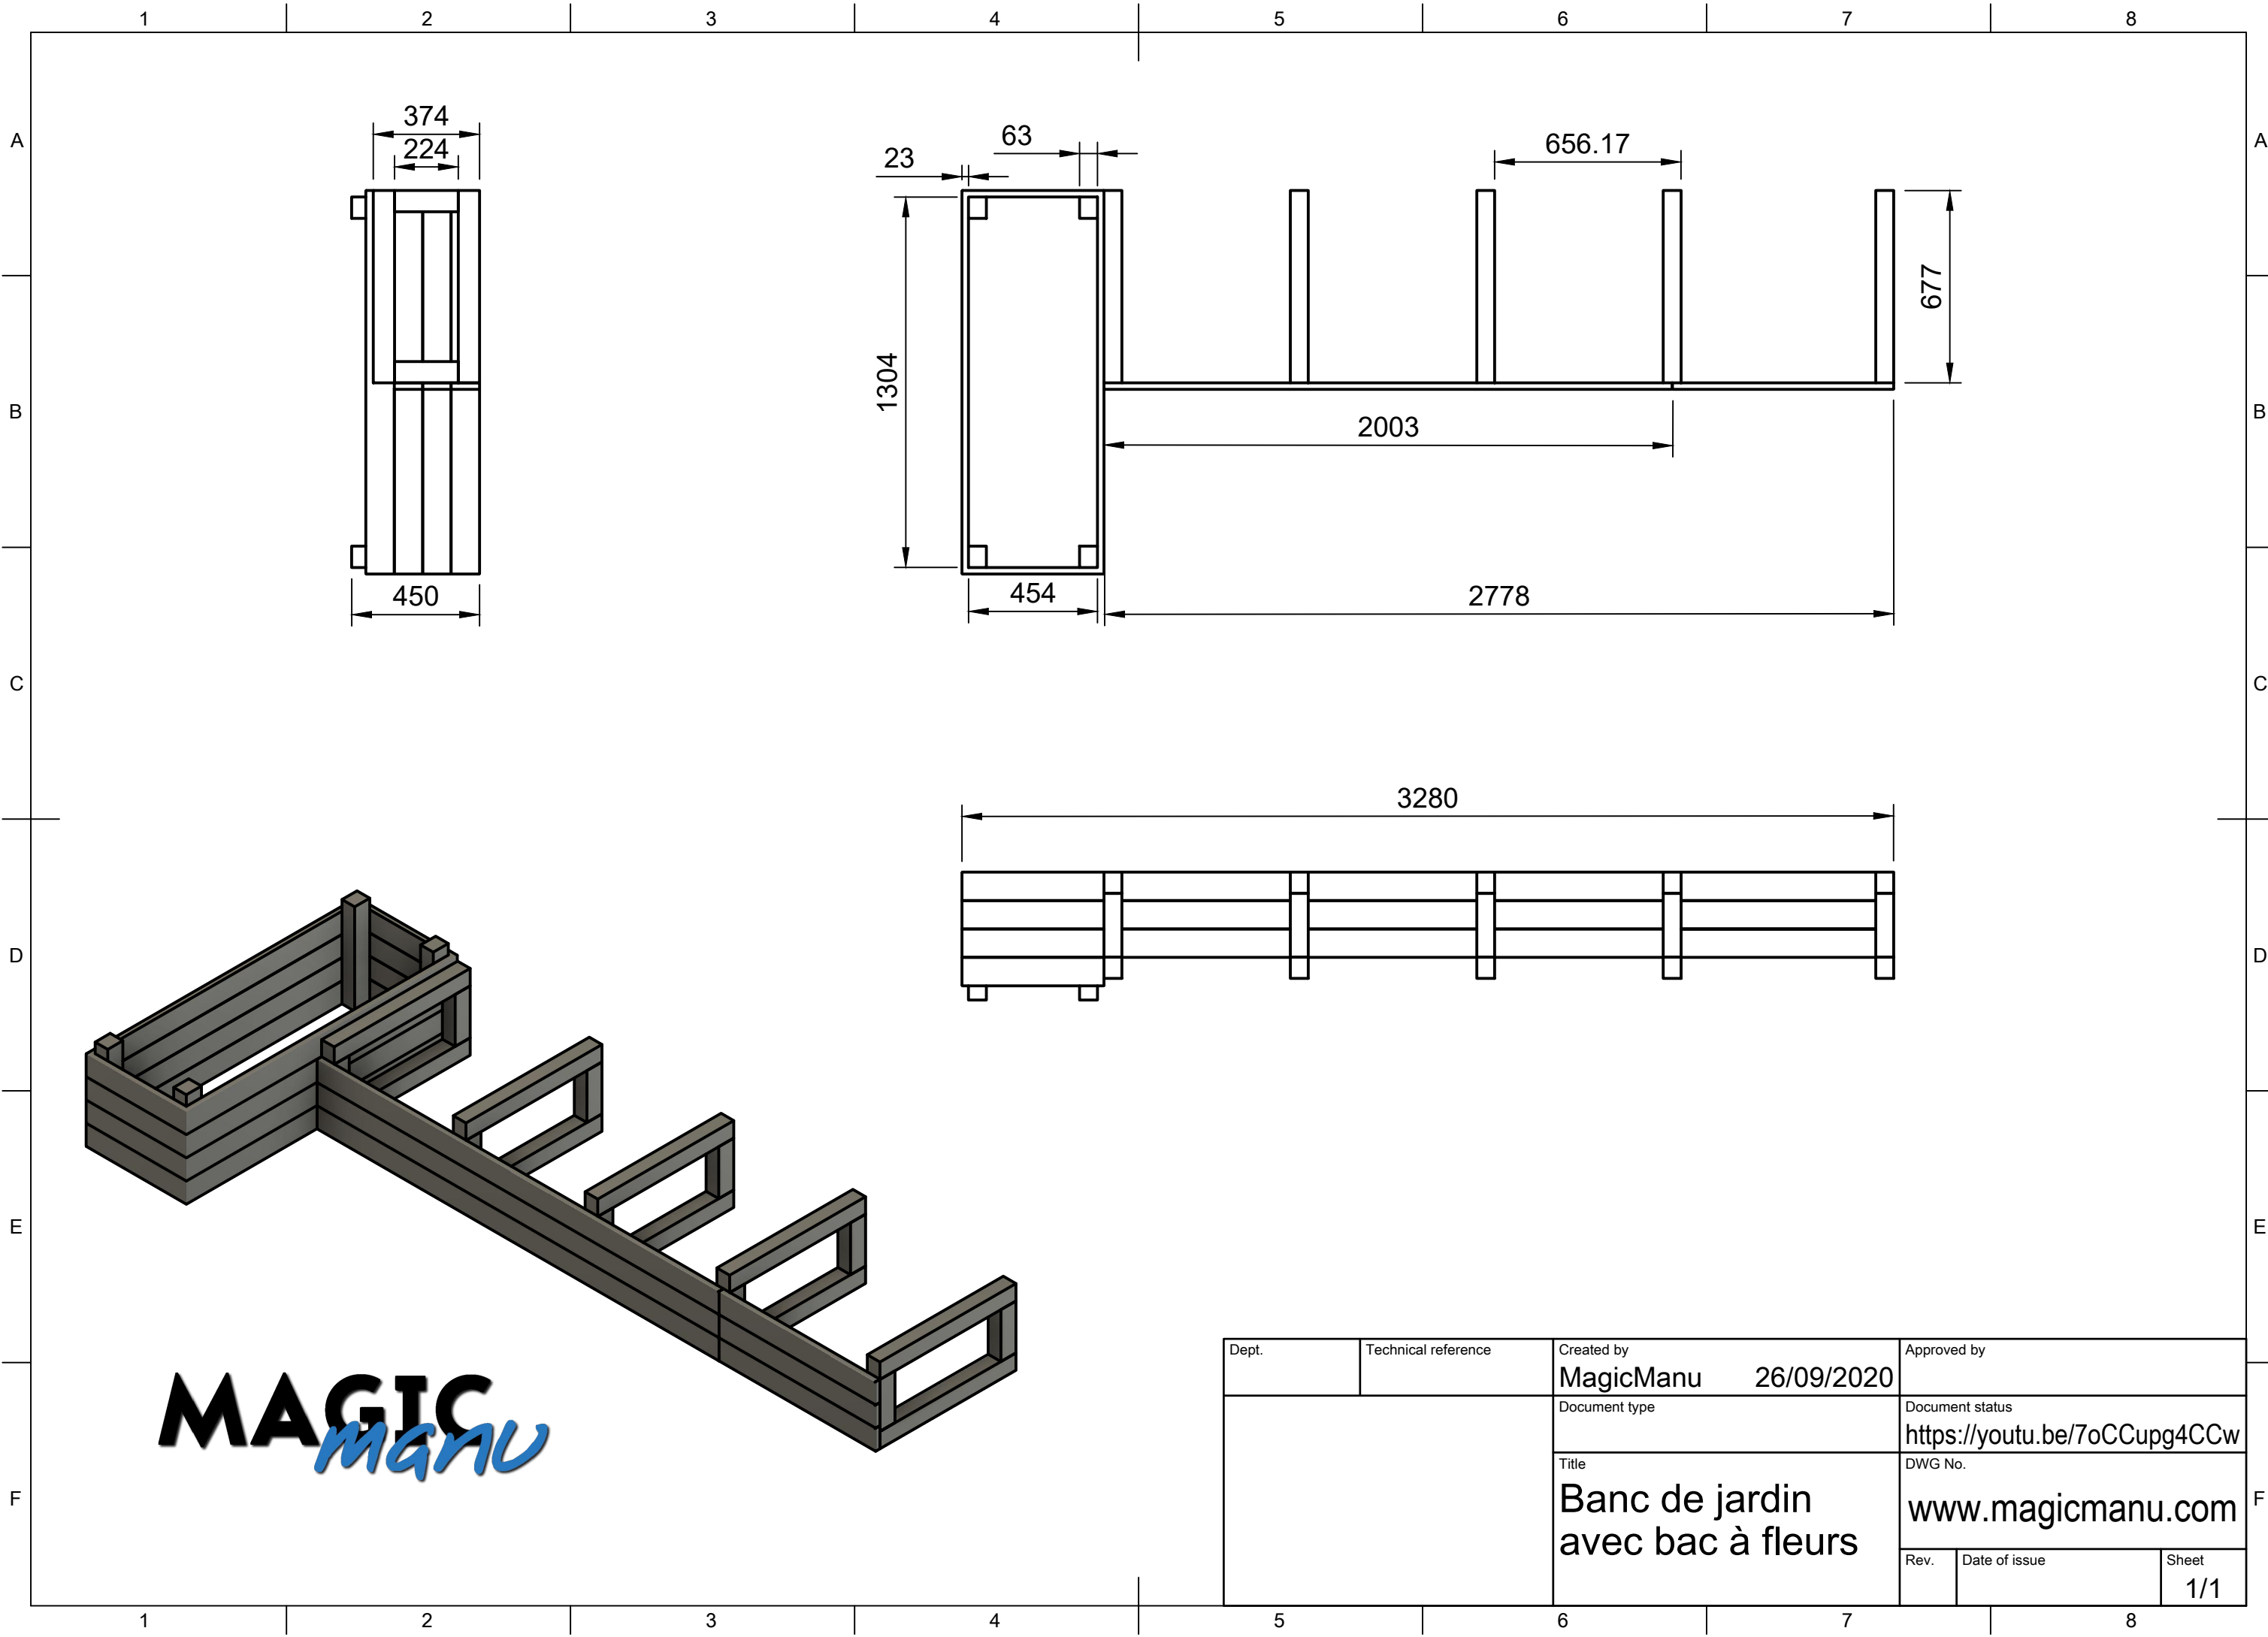

MAGIC
MANU

Dept.	Technical reference	Created by MagicManu 26/09/2020	Approved by
		Document type	Document status https://youtu.be/7oCCupg4CCw
		Title Banc de jardin avec bac à fleurs	DWG No. www.magicmanu.com
		Rev.	Date of issue
			Sheet 1/1