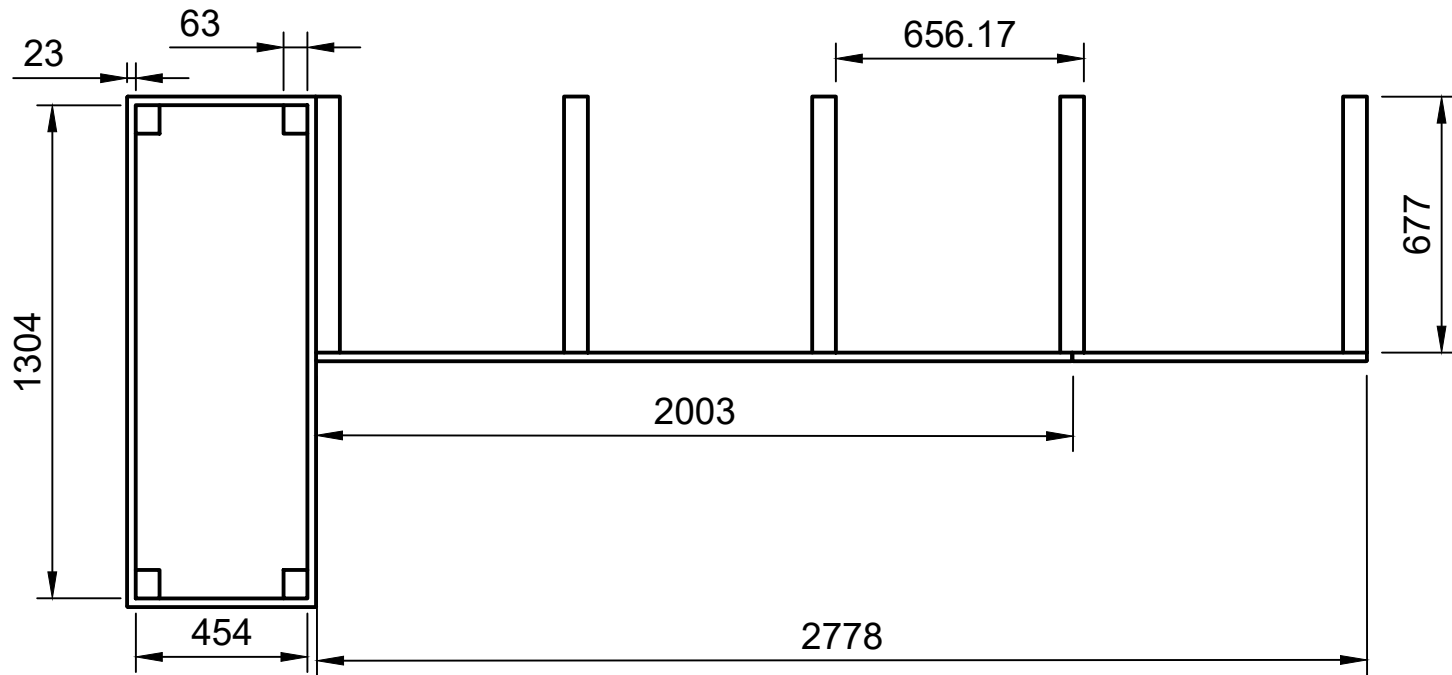

MAGIC
MANU

Dept.	Technical reference	Created by MagicManu 26/09/2020	Approved by
		Document type	Document status https://youtu.be/7oCCupg4CCw
		Title Banc de jardin avec bac à fleurs	DWG No. www.magicmanu.com
		Rev.	Date of issue
			Sheet 1/1